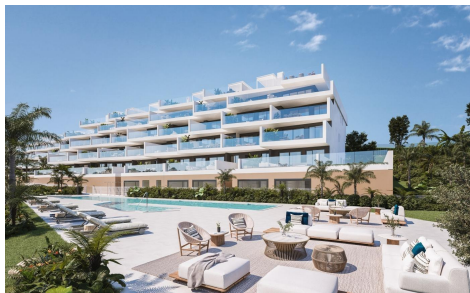

## Apartment in Manilva

€700,000

3

2

146m<sup>2</sup>

N/A

NEW BUILD RESIDENTIAL COMPLEX IN MANILVA&#13;&#13;New build residential complex consist of 100 apartments in a magnificent residential area and in an extraordinary location.&#13;&#13;2 and 3 bedrooms apartments are distributed in different blocks resulting in a balanced ensemble. The project combines a modern design architecture wrapped with a perfectly studied landscaping that surrounds...(Ask for More Details!)