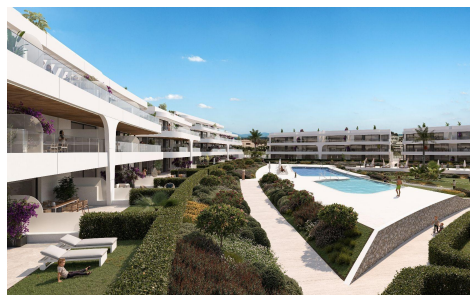

SRS6548X

Apartment in Estepona

€815,000

3

2

143m²

N/A

NEW BUILD RESIDENTIAL COMPLEX NEAR ESTEPONAThis exciting New Build residential development in Atalaya Golf redefines contemporary living in the Golden Triangle. A sublimely stylish development, discretely blending with its surrounding environment, the 88 properties offer the discerning investor the choice of 2 and 3 bedrooms luxury apartments and outstanding penthouses.... (Ask for More Details!)