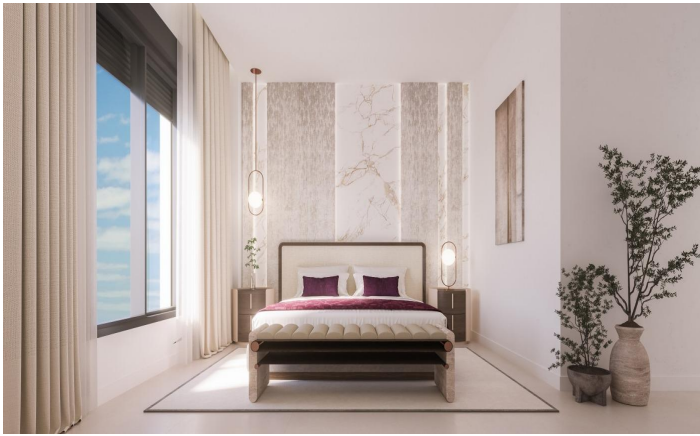

B1.E2.0C

Edificio 1, Bloque 2, Planta 0, Puerta C1

Terraza	48,08 m²
Jardín	81,48 m²