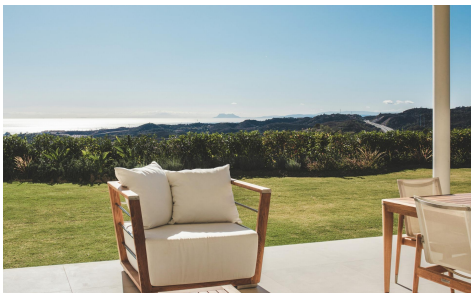

SRS5571B

Apartment in Benahavis

€1,115,000

4

4

167m²

212m²

EXCLUSIVE URBANISATION NEXT TO MARBELLA CLUB GOLFAn exquisite collection of residences set within the prestigious Marbella Club Golf Resort. With breathtaking views of the Mediterranean coastline, the iconic Rock of Gibraltar and the Atlas Mountains, these homes offer a truly captivating living environment.With a selection of penthouses, ground floor duplex flats and ...(Ask for More Details!)