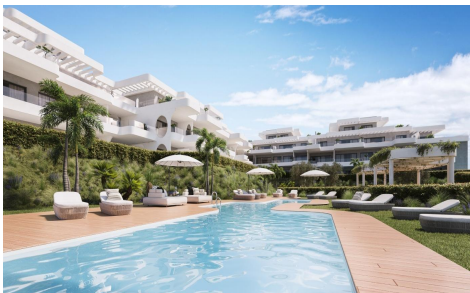

SRS6206Q

Apartment in Estepona

€497,000

2

2

94m²

48m²

NEW BUILD RESIDENTIAL COMPLEX IN ESTEPONANew Build residential located in Estepona, one of the most popular and prominent towns on the Costa del Sol. In the surrounding areas of this place are some of the most prestigious golf courses in Europe, the most complete offering of restaurants and hotels, fantastic beaches and exclusive commercial areas.New Build residential...(Ask for More Details!)