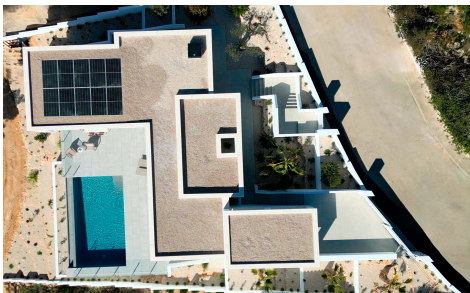

FML5277C

Villa in Benitachell

€1,300,000

4

5

215m²

813m²

Located in the prestigious residential area of Cumbre del Sol, this elegant villa combines contemporary architecture with a strong connection to the Mediterranean surroundings and native vegetation, offering open views and a desirable southwest orientation. It is designed to maximise light, space and the connection between indoor and outdoor areas. The property is distributed over two lev...(Ask for More Details!)