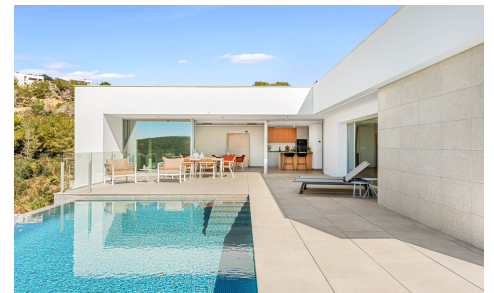

FML5277C

Villa in Benitachell

€1,300,000

4

5

215m²

813m²

Located in the prestigious residential area of Cumbre del Sol, this elegant villa combines contemporary architecture with a strong connection to the Mediterranean surroundings and native vegetation, offering open views and a desirable southwest orientation. It is designed to maximise light, space and the connection between indoor and outdoor areas. The property is distributed over two lev...(Ask for More Details!)