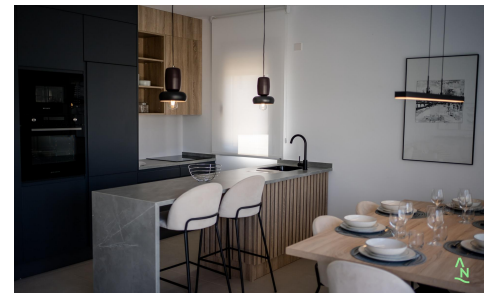

SRS6868S

Apartment in Alhama De Murcia

€243,600

2

2

104m²

71m²

New Build Apartments at Condado de Alhama Golf Resort Murcia;Modern Living in a Prestigious Golf Resort;Discover these new build apartments located within the renowned Condado de Alhama Golf Resort in the Region of Murcia. This exclusive residential complex of villas and apartments is set in a secure resort surrounded by nature, sports facilities and a championship golf cour...(Ask for More Details!)