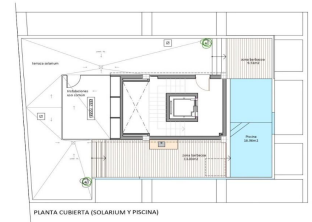

10 VIVIENDAS, TRASTEROS Y PISCINAS