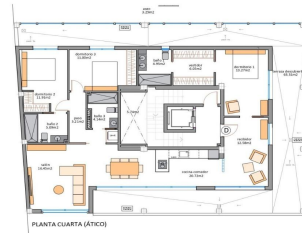

10 VIVIENDAS, TRASTEROS Y PISCINAS