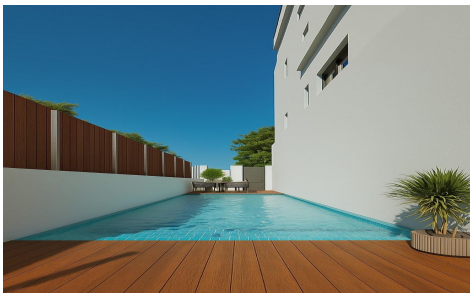

SRS2614H

Apartment in San Pedro Del Pinatar

€949,900

3

3

171m²

N/A

New Build Apartments Just 100 m from the Beach in Lo Pagan, San Pedro del PinatarExclusive Coastal Residential in a Prime LocationThis new construction residential complex consists of only 10 modern apartments located in Lo Pagan San Pedro del Pinatar less than 100 meters from the beach. Set in one of the most attractive areas of the Mar Menor this development offers a per...(Ask for More Details!)