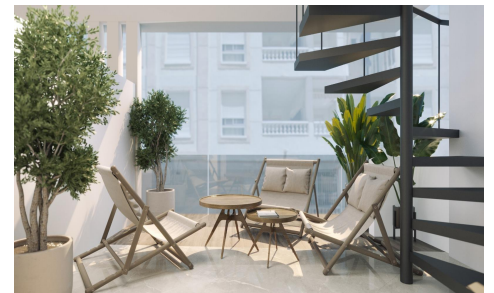

SRS4277S

Apartment in Torrevieja

€440,000

2

2

87m²

N/A

Modern New Build Apartments in the Heart of Torrevieja Prime Location Just 150 m from the Sea This exceptional new development is located in the very centre of Torrevieja, just 150 m from the natural swimming pools and seafront promenade, and only 500 m from Playa del Cura. Surrounded by an extensive range of services including shops, supermarkets, parks, cafés and restauran...(Ask for More Details!)