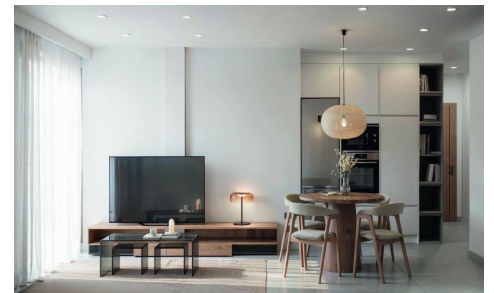

SRS4715A

Apartment in Torrevieja **€214,000**

1

1

50m²

N/A

Modern Apartments for Sale Just 250 m from El Cura Beach in Torrevieja, Costa BlancaExclusive New Development Near the SeaThis new residential complex of 16 contemporary homes is designed to capture the essence of Mediterranean living. Located just 250 meters from El Cura Beach in Torrevieja (Alicante), this development offers a perfect blend of comfort, design, and locati...(Ask for More Details!)