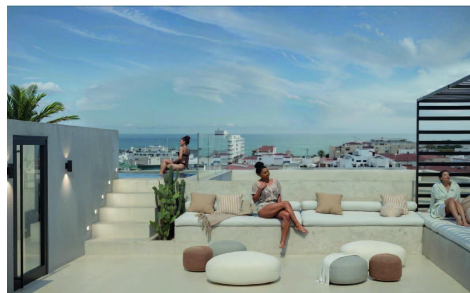

SRS4715A

Apartment in Torrevieja **€214,000**

1

1

50m²

N/A

Modern Apartments for Sale Just 250 m from El Cura Beach in Torrevieja, Costa BlancaExclusive New Development Near the SeaThis new residential complex of 16 contemporary homes is designed to capture the essence of Mediterranean living. Located just 250 meters from El Cura Beach in Torrevieja (Alicante), this development offers a perfect blend of comfort, design, and locati...(Ask for More Details!)

Solárium