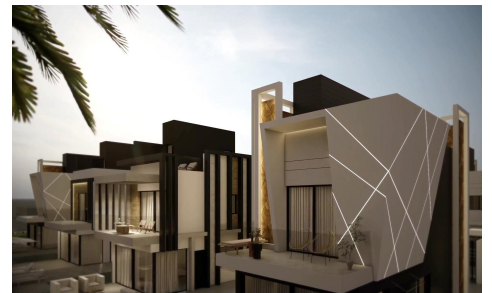

SRS8043M

Villa in Puerto De Mazarron **€995,000**

3

3

182m²

259m²

Luxury New Build Villas on the Frontline Beach in Puerto de Mazarrón; Exclusive Seafront Living in El Alamillo; Discover a unique new development of 11 luxury independent villas located in Puerto de Mazarrón, in the prestigious El Alamillo area, one of the most sought-after destinations on the Costa Cálida. This gated community offers direct access to the beach and promenade, ...(Ask for More Details!)