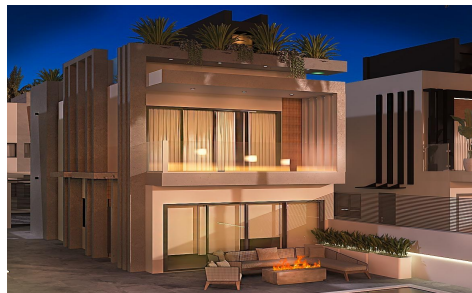

SRS8043M

Villa in Puerto De Mazarron **€995,000**

3

3

182m²

259m²

Luxury New Build Villas on the Frontline Beach in Puerto de Mazarrón; Exclusive Seafront Living in El Alamillo; Discover a unique new development of 11 luxury independent villas located in Puerto de Mazarrón, in the prestigious El Alamillo area, one of the most sought-after destinations on the Costa Cálida. This gated community offers direct access to the beach and promenade, ...(Ask for More Details!)