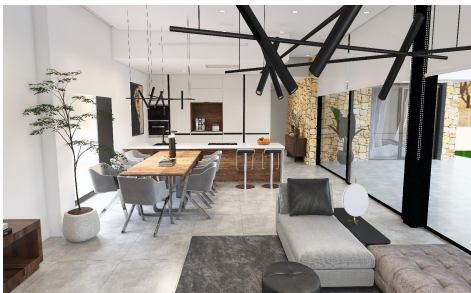

## Villa in Aspe

€586,000

4

3

248m<sup>2</sup>

13,172m<sup>2</sup>

Newly built villas located in the municipality of Aspe. Newly built villas with several models to choose from, with 2, 3 or 4 bedrooms, on one or two floors and built with slabs or with a structure: depending on the model and the plot chosen, the exact price will be calculated. All the villas are built on rustic plots of over 10,000 m<sup>2</sup>, of which around 2,500 m<sup>2</sup> will be ... (Ask for More Details!)