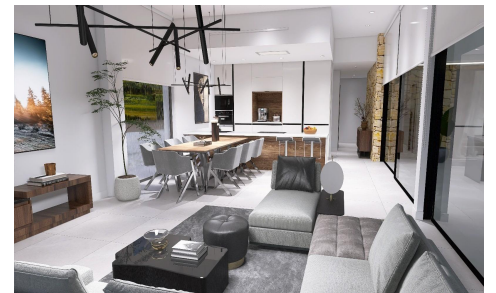

## Villa in Aspe

€586,000

4

3

248m<sup>2</sup>

13,172m<sup>2</sup>

Newly built villas located in the municipality of Aspe. Newly built villas with several models to choose from, with 2, 3 or 4 bedrooms, on one or two floors and built with slabs or with a structure: depending on the model and the plot chosen, the exact price will be calculated. All the villas are built on rustic plots of over 10,000 m<sup>2</sup>, of which around 2,500 m<sup>2</sup> will be ... (Ask for More Details!)