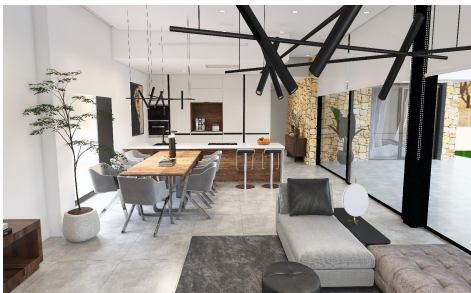

SRS7110N

Villa in Aspe

€681,000

4

3

248m²

13,172m²

Newly built villas located in the municipality of Aspe. Newly built villas with several models to choose from, with 2, 3 or 4 bedrooms, on one or two floors and built with slabs or with a structure: depending on the model and the plot chosen, the exact price will be calculated. All the villas are built on rustic plots of over 10,000 m², of which around 2,500 m² will be ... (Ask for More Details!)