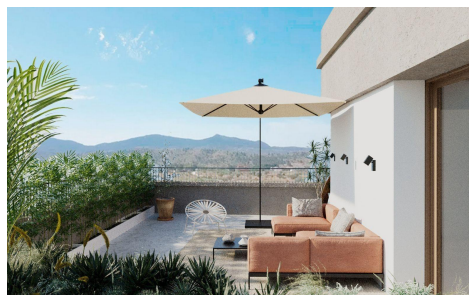

SRS3414C

€305,000

3

2

127m²

N/A

Exclusive New Build Apartments with Views of the Vineyards in Hondón de las Nieves; Modern Homes in a Unique Natural Setting; Discover this new development of flats in Hondón de las Nieves, a charming village set in a beautiful valley surrounded by olive and almond groves. This development offers 15 exclusive 2 and 3 bedroom homes, all designed to offer maximum comfort, energy...(Ask for More Details!)