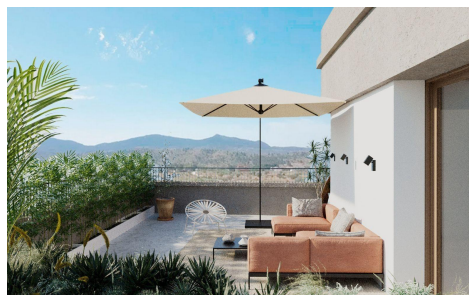

SRS4465S

€250,000

3

2

126m<sup>2</sup>

N/A

Exclusive New Build Apartments with Views of the Vineyards in Hondón de las Nieves; Modern Homes in a Unique Natural Setting; Discover this new development of flats in Hondón de las Nieves, a charming village set in a beautiful valley surrounded by olive and almond groves. This development offers 15 exclusive 2 and 3 bedroom homes, all designed to offer maximum comfort, energy...(Ask for More Details!)