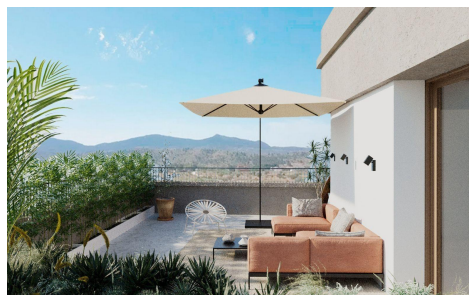

SRS4465S

€280,000

3

2

126m<sup>2</sup>

N/A

Exclusive New Build Apartments with Views of the Vineyards in Hondón de las Nieves; Modern Homes in a Unique Natural Setting; Discover this new development of flats in Hondón de las Nieves, a charming village set in a beautiful valley surrounded by olive and almond groves. This development offers 15 exclusive 2 and 3 bedroom homes, all designed to offer maximum comfort, energy...(Ask for More Details!)