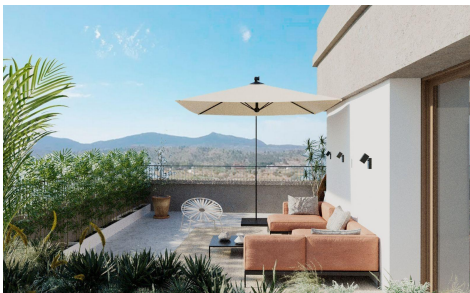

SRS6384R

€240,000

2

2

90m²

N/A

Exclusive New Build Apartments with Views of the Vineyards in Hondón de las Nieves—Modern Homes in a Unique Natural Setting—Discover this new development of flats in Hondón de las Nieves, a charming village set in a beautiful valley surrounded by olive and almond groves. This development offers 15 exclusive 2 and 3 bedroom homes, all designed to offer maximum comfort, energy...(Ask for More Details!)