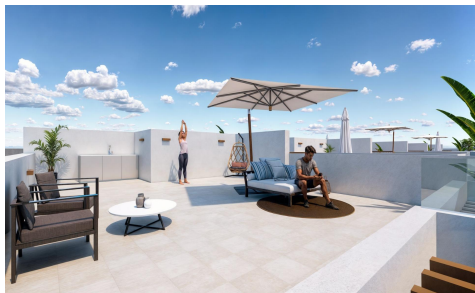

SRS7880F

**Villa in Torre Pacheco** **€264,900**

2

2

73m<sup>2</sup>

162m<sup>2</sup>

Modern New Build Villas in Torre-Pacheco, Murcia&#13;&#13;Discover the perfect blend of modern design, comfort, and location with these stunning new build villas in Torre-Pacheco, Murcia. &#13;&#13;Whether you're seeking a permanent residence, holiday home, or investment property, these stylish detached villas offer exceptional value and convenience in one of Spain's most sought-after re...(Ask for More Details!)