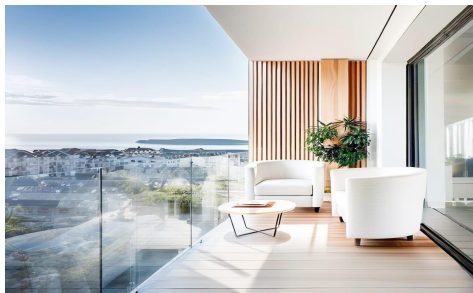

**Apartment in Torrevieja** **€219,000**

1

1

71m<sup>2</sup>

N/A

Modern Apartments Just 250m from El Cura Beach in Torrevieja&#13;&#13;New Development in Prime Location&#13;&#13;This newly built apartment building is located just 250 meters from the famous El Cura Beach in Torrevieja, offering residents easy access to one of the most popular beaches in the area. The building consists of 17 units, featuring 1 and 2-bedroom apartments, each with 1 or 2 ...  
 (Ask for More Details!)