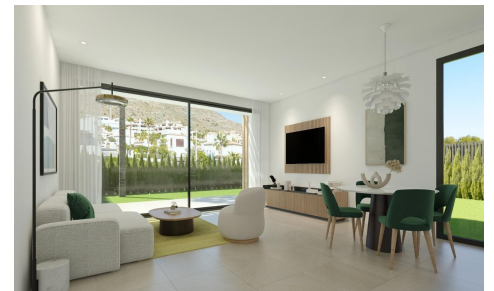

SRS1888X

Villa in Finestrat

€565,000

3

3

109m²

179m²

NEW BUILD SEMI-DETACHED VILLAS IN FINESTRATNew Build residential of townhouses and semi-detached villas in Sierra Cortina, Finestrat.All properties will have 3 spacious bedrooms and 3 elegant bathrooms to provide comfort and privacy to its inhabitants. The spacious living-dining room, with its integrated modern kitchen, will be the heart of the house, where family and...(Ask for More Details!)