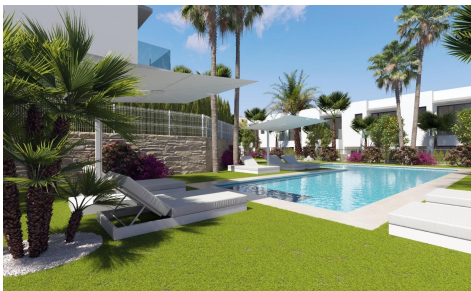

SRS1888X

Villa in Finestrat

€565,000

3

3

109m²

179m²

NEW BUILD SEMI-DETACHED VILLAS IN FINESTRATNew Build residential of townhouses and semi-detached villas in Sierra Cortina, Finestrat.All properties will have 3 spacious bedrooms and 3 elegant bathrooms to provide comfort and privacy to its inhabitants. The spacious living-dining room, with its integrated modern kitchen, will be the heart of the house, where family and...(Ask for More Details!)