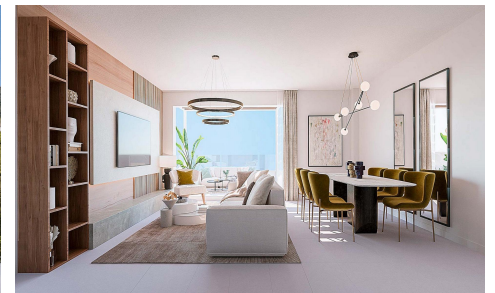

SRS8379Q

Apartment in Benalmadena

€450,000

2

2

103m²

N/A

Exclusive private urbanisation, with a privileged location in Benalmádena. Due to its elevated location on the slope of the land, each and every one of the 2 and 3 bedroom properties, and 2 townhouses, enjoy incredible views of the sea and the coast. Underfloor heating, arothermics, armoured door, and lift. Large terraces, bright penthouses and townhouses with private gardens, to experi...(Ask for More Details!)