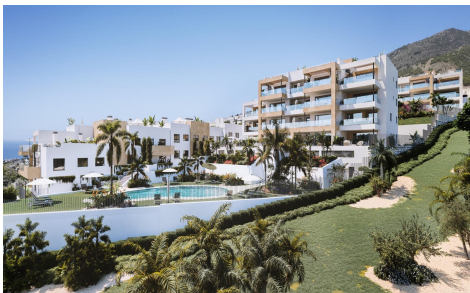

SRS8379Q

Apartment in Benalmadena

€450,000

2

2

103m²

N/A

Exclusive private urbanisation, with a privileged location in Benalmádena. Due to its elevated location on the slope of the land, each and every one of the 2 and 3 bedroom properties, and 2 townhouses, enjoy incredible views of the sea and the coast. Underfloor heating, arothermics, armoured door, and lift. Large terraces, bright penthouses and townhouses with private gardens, to experi...(Ask for More Details!)