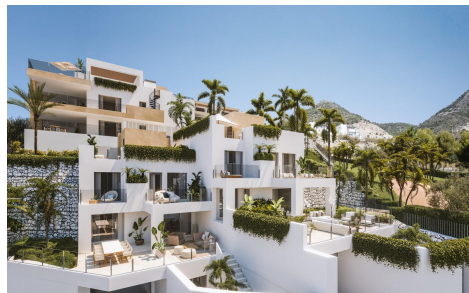

SRS8379Q

Apartment in Benalmadena

€450,000

2

2

103m²

N/A

Exclusive private urbanisation, with a privileged location in Benalmádena. Due to its elevated location on the slope of the land, each and every one of the 2 and 3 bedroom properties, and 2 townhouses, enjoy incredible views of the sea and the coast. Underfloor heating, arothermics, armoured door, and lift. Large terraces, bright penthouses and townhouses with private gardens, to experi...(Ask for More Details!)