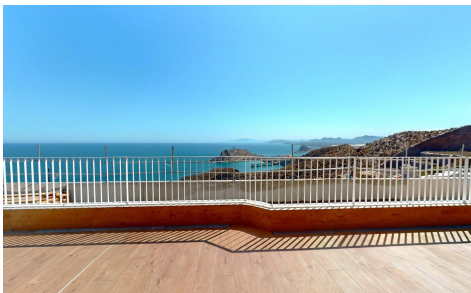

SRS9331F

Apartment in Aguilas

€341,000

3

2

81m²

N/A

THE TRANQUILITY OF THE SEA IN YOUR HOME !!! 1, 2 and 3 bedroom apartments, penthouses and duplexes with spectacular terraces. First line of the sea on a hill in front of the Isla del Fraile in Águilas. Its design and architecture is integrated into the beauty of the natural environment where it is found, respecting and enriching it. Thanks to their elevated locat...(Ask for More Details!)