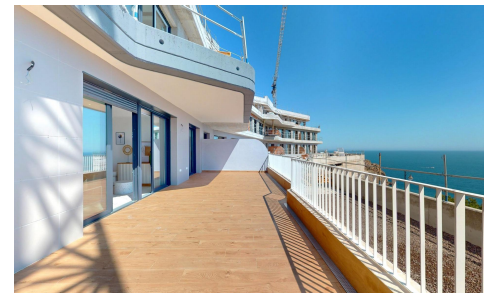

SRS9331F

Apartment in Aguilas

€341,000

3

2

81m²

N/A

THE TRANQUILITY OF THE SEA IN YOUR HOME !!! 1, 2 and 3 bedroom apartments, penthouses and duplexes with spectacular terraces. First line of the sea on a hill in front of the Isla del Fraile in Águilas. Its design and architecture is integrated into the beauty of the natural environment where it is found, respecting and enriching it. Thanks to their elevated locat...(Ask for More Details!)