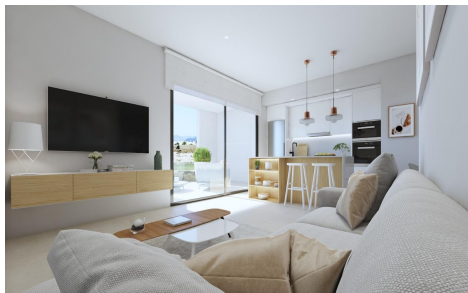

SRS4987V

Apartment in Alhama De Murcia

€225,000

2

2

71m²

N/A

NEW APARTMENTS IN CONDADO DE ALHAMA GOLF COURSE New two-bedroom, two-bathroom apartments with frontline golf views of ALHAMA SIGNATURE GOLF, a fabulous 18-hole golf course designed by Jack Nicklaus. CONDADO DE ALHAMA is a fantastic Golf Resort with many facilities and services. A shopping centre, sports centre, a range of bars and restaurants, supermarket... and more ...(Ask for More Details!)