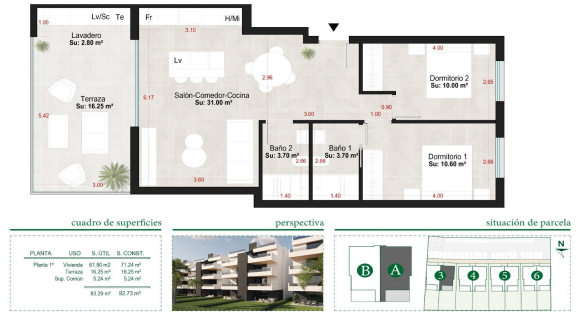

SRS4987V

Apartment in Alhama De Murcia

€225,000

2

2

71m²

N/A

NEW APARTMENTS IN CONDADO DE ALHAMA GOLF COURSE New two-bedroom, two-bathroom apartments with frontline golf views of ALHAMA SIGNATURE GOLF, a fabulous 18-hole golf course designed by Jack Nicklaus. CONDADO DE ALHAMA is a fantastic Golf Resort with many facilities and services. A shopping centre, sports centre, a range of bars and restaurants, supermarket... and more ...(Ask for More Details!)

BLOQUE DE 8 VIVIENDAS

Vivienda 1º A (Planta Primera)