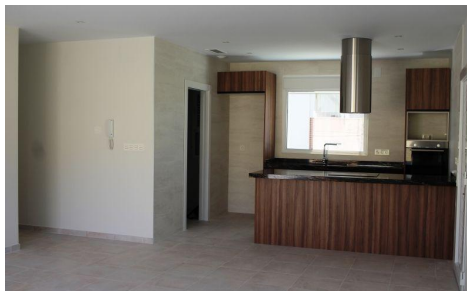

SRS8592M

Villa in La Romana

€360,000

3

2

135m<sup>2</sup>

500m<sup>2</sup>

VILLA BETWEEN SEA AND MOUNTAIN&#13; Fantastic new built Villa on a plot of 500m2 in La Romana.&#13;&#13; The villa has a constructed area of 134.45m2, on one floor, with a porch of 18.75m2, a living-dining-kitchen of 39.80m2, 3 bedrooms, 2 bathrooms, a gallery.&#13;&#13; Included in the price:&#13;&#13; Appliances: hob, oven, extractor, dishwasher, fridge and washing machine.&#13; Air co...(Ask for More Details!)