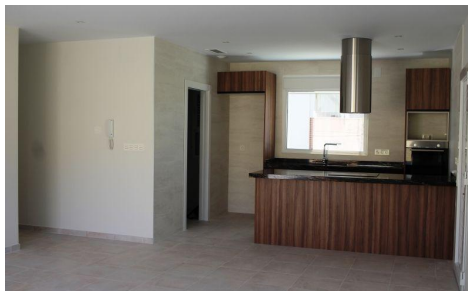

SRS8592M

Villa in La Romana

€345,000

3

2

135m²

500m²

VILLA BETWEEN SEA AND MOUNTAIN Fantastic new built Villa on a plot of 500m2 in La Romana. The villa has a constructed area of 134.45m2, on one floor, with a porch of 18.75m2, a living-dining-kitchen of 39.80m2, 3 bedrooms, 2 bathrooms, a gallery. Included in the price: Appliances: hob, oven, extractor, dishwasher, fridge and washing machine. Air co...(Ask for More Details!)