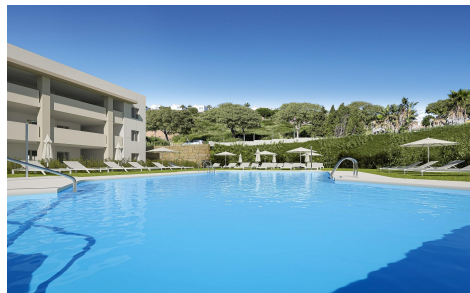

SRS9242G

**Apartment in Manilva** **€530,000**

2

2

82m<sup>2</sup>

N/A

New Build Apartments with Sea Views in Bahía de las Rocas Manilva Costa del Sol;Prime Location in Bahía de las Rocas-Manilva;Discover this exclusive new residential development located in Bahía de las Rocas, one of the most privileged areas of Manilva on the Costa del Sol. Ideally positioned between Punta Paloma and the prestigious Sotogrande marina, this location offers a p...(Ask for More Details!)