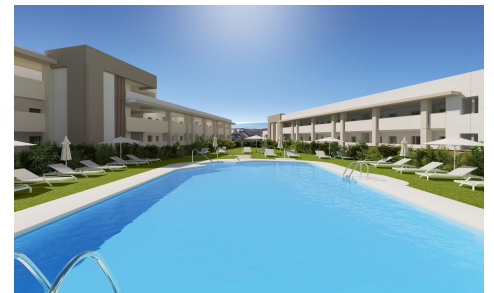

SRS9242G

**Apartment in Manilva** **€530,000**

2

2

82m<sup>2</sup>

N/A

New Build Apartments with Sea Views in Bahía de las Rocas Manilva Costa del Sol;Prime Location in Bahía de las Rocas-Manilva;Discover this exclusive new residential development located in Bahía de las Rocas, one of the most privileged areas of Manilva on the Costa del Sol. Ideally positioned between Punta Paloma and the prestigious Sotogrande marina, this location offers a p...(Ask for More Details!)