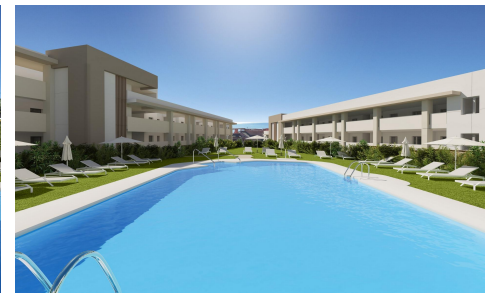

SRS7863H

Apartment in Manilva

€420,000

2

2

82m²

N/A

New Build Apartments with Sea Views in Bahía de las Rocas Manilva Costa del Sol;Prime Location in Bahía de las Rocas-Manilva;Discover this exclusive new residential development located in Bahía de las Rocas, one of the most privileged areas of Manilva on the Costa del Sol. Ideally positioned between Punta Paloma and the prestigious Sotogrande marina, this location offers a p...(Ask for More Details!)