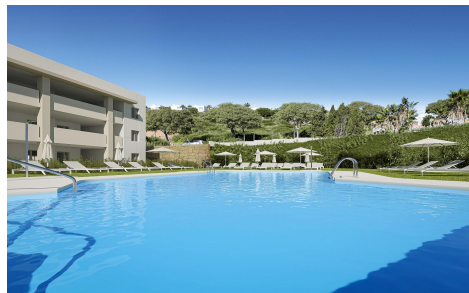

SRS7863H

Apartment in Manilva

€420,000

2

2

82m²

N/A

New Build Apartments with Sea Views in Bahía de las Rocas Manilva Costa del Sol;Prime Location in Bahía de las Rocas-Manilva;Discover this exclusive new residential development located in Bahía de las Rocas, one of the most privileged areas of Manilva on the Costa del Sol. Ideally positioned between Punta Paloma and the prestigious Sotogrande marina, this location offers a p...(Ask for More Details!)