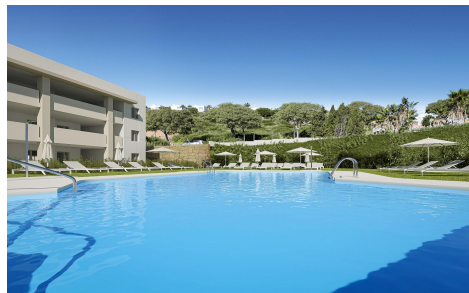

SRS1270A

Apartment in Manilva

€625,000

3

2

103m²

N/A

New Build Apartments with Sea Views in Bahía de las Rocas Manilva Costa del Sol;Prime Location in Bahía de las Rocas-Manilva;Discover this exclusive new residential development located in Bahía de las Rocas, one of the most privileged areas of Manilva on the Costa del Sol. Ideally positioned between Punta Paloma and the prestigious Sotogrande marina, this location offers a p...(Ask for More Details!)