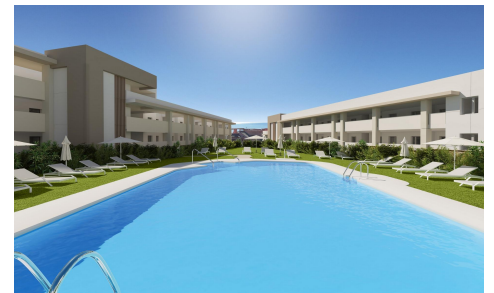

SRS1270A

Apartment in Manilva

€625,000

3

2

103m²

N/A

New Build Apartments with Sea Views in Bahía de las Rocas Manilva Costa del Sol;Prime Location in Bahía de las Rocas-Manilva;Discover this exclusive new residential development located in Bahía de las Rocas, one of the most privileged areas of Manilva on the Costa del Sol. Ideally positioned between Punta Paloma and the prestigious Sotogrande marina, this location offers a p...(Ask for More Details!)