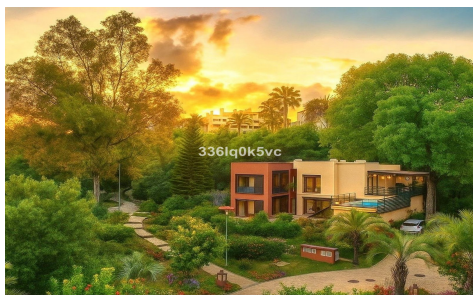

Villa in Benahavis **€699,000**

4

5

285m²

N/A

Maximum privacy and spectacular views in the best located villa in Parque Botánico. This detached villa enjoys the best location in the entire resort, in an elevated position, with no direct neighbors and with light throughout the day. It offers absolute privacy and incredible views of the forest and mountains. The house stands out for its spaciousness and a very comfortable distribution. T...(Ask for More Details!)