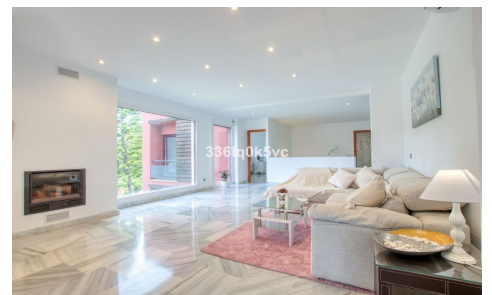

Villa in Benahavis **€699,000**

4

5

285m²

N/A

Maximum privacy and spectacular views in the best located villa in Parque Botánico. This detached villa enjoys the best location in the entire resort, in an elevated position, with no direct neighbors and with light throughout the day. It offers absolute privacy and incredible views of the forest and mountains. The house stands out for its spaciousness and a very comfortable distribution. T...(Ask for More Details!)