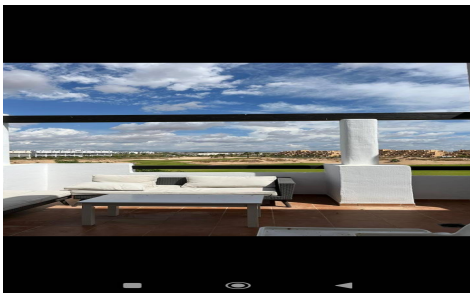

SMC8229F

Apartment in Torre Pacheco

€164,300

2

1

72m²

N/A

Discover this bright, 72 m² apartment located in the quiet Roldán area, within the municipality of Torre-Pacheco. With a southwest orientation that guarantees natural light throughout the day, this property offers a welcoming and comfortable atmosphere, perfect for moving right in. It features one double bedroom and one single bedroom, ideal for couples or small families. It also has a f...(Ask for More Details!)