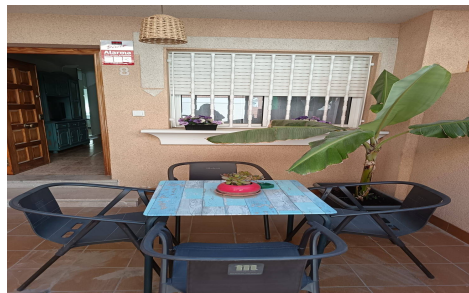

SMC8946U

Duplex in Lo Pagan

€180,000

3

1

100m²

N/A

N/A