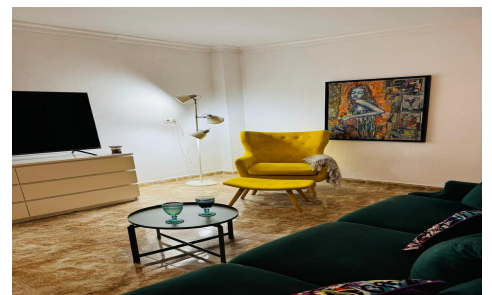

SMC5673D

**Finca in Aledo** **€269,000**

2

2

N/A

N/A

Exclusive Country Estate Surrounded by Nature – Aledo, Sierra Espuña Discover a true hidden gem set in a privileged location on the outskirts of the charming village of Aledo, at the foot of the stunning Sierra Espuña Regional Park. A unique property where privacy, nature, and Mediterranean lifestyle come together in perfect harmony. Perfect as:  
 A permanent residence  
 A holiday home  
 A peaceful... (Ask for More Details!)