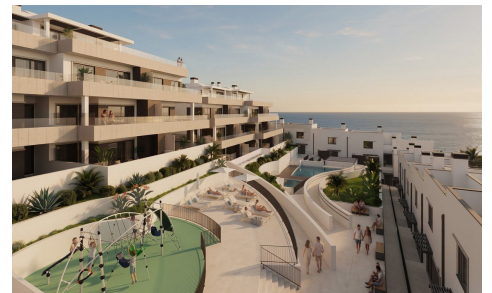

FML6165F

Townhouse in La Linea De La Concepcion €932,000

4

3

206m²

17m²

Beachfront Luxury Meets Untamed Coastal Beauty Discover a rare opportunity to own a piece of paradise in one of the coast's last remaining virgin beachfront enclaves. Perfectly nestled in the Torrenueva area, just minutes from the elite hubs of La Alcaidesa, Sotogrande, and Gibraltar, this exclusive new development blends tranquil, untouched nature with seamless connectivity to Estepona a...(Ask for More Details!)