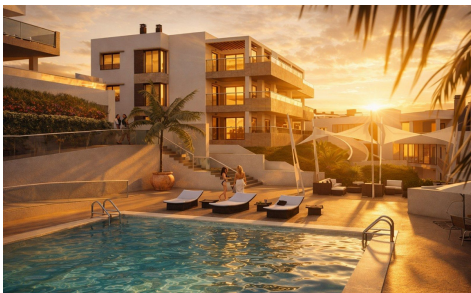

FML6165F

Townhouse in La Linea De La Concepcion €932,000

4

3

206m²

17m²

Beachfront Luxury Meets Untamed Coastal Beauty Discover a rare opportunity to own a piece of paradise in one of the coast's last remaining virgin beachfront enclaves. Perfectly nestled in the Torrenueva area, just minutes from the elite hubs of La Alcaidesa, Sotogrande, and Gibraltar, this exclusive new development blends tranquil, untouched nature with seamless connectivity to Estepona a...(Ask for More Details!)