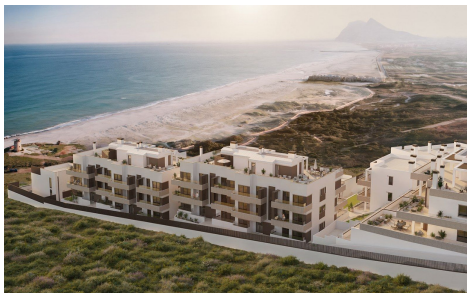

FML6165F

Townhouse in La Linea De La Concepcion €932,000

4

3

206m²

17m²

Beachfront Luxury Meets Untamed Coastal Beauty Discover a rare opportunity to own a piece of paradise in one of the coast's last remaining virgin beachfront enclaves. Perfectly nestled in the Torrenueva area, just minutes from the elite hubs of La Alcaidesa, Sotogrande, and Gibraltar, this exclusive new development blends tranquil, untouched nature with seamless connectivity to Estepona a...(Ask for More Details!)