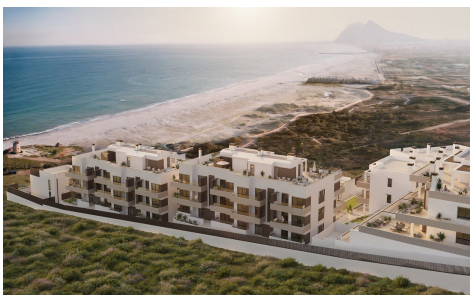

FML5473K

Apartment in La Linea De La Concepcion

€430,000

3

2

96m²

N/A

Beachfront Luxury Meets Untamed Coastal Beauty Discover a rare opportunity to own a piece of paradise in one of the coast's last remaining virgin beachfront enclaves. Perfectly nestled in the Torrenueva area, just minutes from the elite hubs of La Alcaidesa, Sotogrande, and Gibraltar, this exclusive new development blends tranquil, untouched nature with seamless connectivity to Estepona a...(Ask for More Details!)