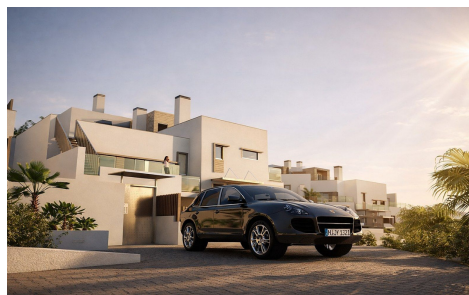

FML5473K

Apartment in La Linea De La Concepcion

€430,000

3

2

96m²

N/A

Beachfront Luxury Meets Untamed Coastal Beauty Discover a rare opportunity to own a piece of paradise in one of the coast's last remaining virgin beachfront enclaves. Perfectly nestled in the Torrenueva area, just minutes from the elite hubs of La Alcaidesa, Sotogrande, and Gibraltar, this exclusive new development blends tranquil, untouched nature with seamless connectivity to Estepona a...(Ask for More Details!)