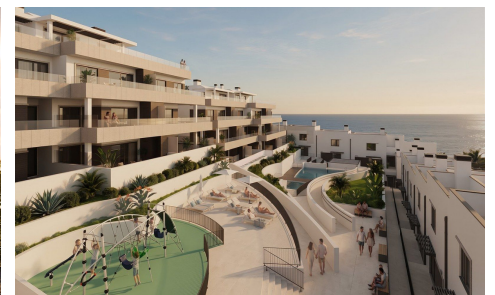

FML5473K

Apartment in La Linea De La Concepcion

€430,000

3

2

96m²

N/A

Beachfront Luxury Meets Untamed Coastal Beauty Discover a rare opportunity to own a piece of paradise in one of the coast's last remaining virgin beachfront enclaves. Perfectly nestled in the Torrenueva area, just minutes from the elite hubs of La Alcaidesa, Sotogrande, and Gibraltar, this exclusive new development blends tranquil, untouched nature with seamless connectivity to Estepona a...(Ask for More Details!)