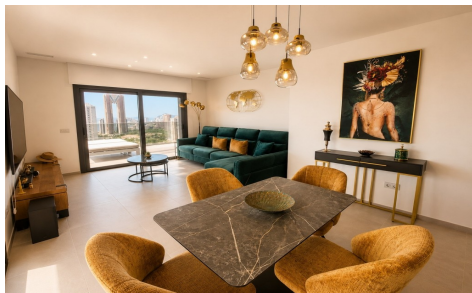

FML1665U

Apartment in Benidorm **€725,000**

3

2

128m²

N/A

THE VIEW EVERYONE WANTS... THE SKY RESIDENCE ONLY A FEW WILL OWN.....EXCLUSIVE LISTING – EAGLE TOWER, PONIENTE BEACH, BENIDORMA rare opportunity to own one of the finest apartments in the iconic Eagle Tower, one of Benidorm's most prestigious new developments.Situated on the 22nd floor, this spectacular corner apartment offers jaw dropping 360° panoramic views across the Mediterranean coa...(Ask for More Details!)