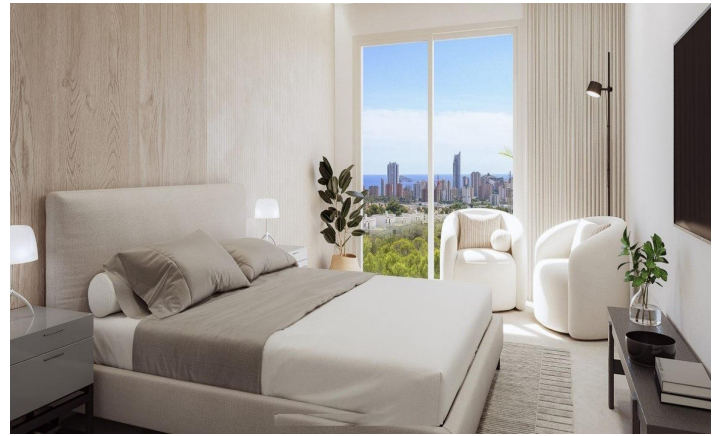

Bloque II - Vivienda 5

Planta Primera

Superficie cerrada de vivienda:	75,40 m²
Superficie terraza oculta:	18,85 m²
Superficie terraza descubierta:	8,95 m²
Superficie áreas comunes:	102,80 m²
Superficie cubierta total:	79,20 m²

Escala: 1:100
0m 2m 4m 7m