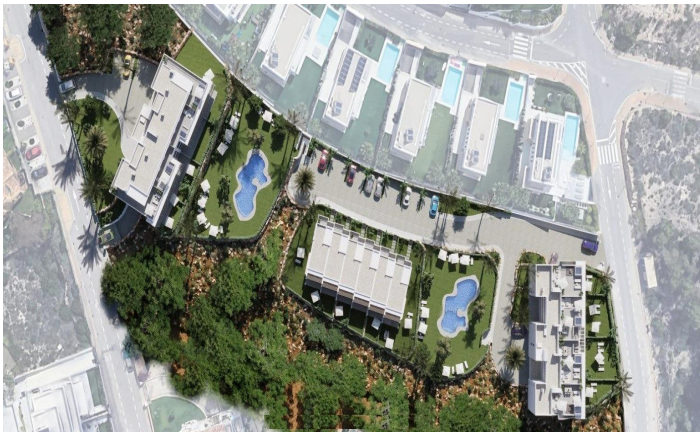

Bloque II - Vivienda 5

Planta Primera

Superficie cerrada de vivienda:	75,40 m²
Superficie terraza oculta:	18,85 m²
Superficie terraza descubierta:	8,95 m²
Superficie áreas comunes:	102,80 m²
Superficie cubierta total:	79,20 m²

Escala: 1:100
0m 2m 4m 7m