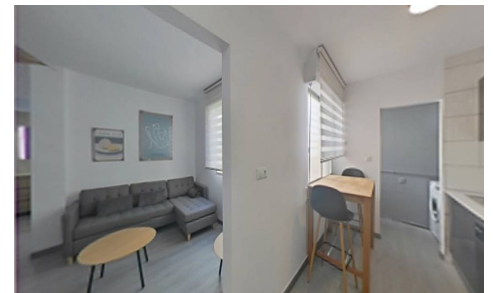

SMC2242S

Apartment in San Pedro Del Pinatar

€149,000

3

1

64m²

N/A

N/A