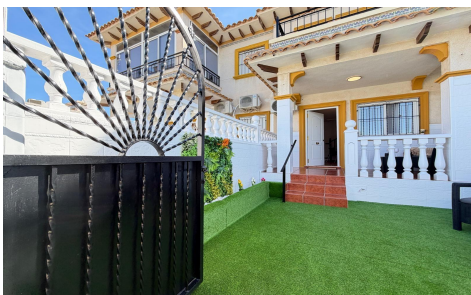

SMC8732E

Townhouse in Orihuela Costa

€235,000

3

2

75m²

25m²