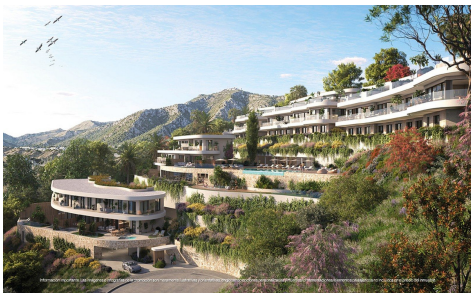

4

3

167m²

N/A

The Essence of Coastal Luxury
Nestled on a hillside between the Sierra de Mijas and the Mediterranean, this architectural masterpiece blends seamlessly into the landscape. The sloping terrain acts as a natural amphitheatre, shaping a collection of 25 exclusive residences where the topography itself becomes the architecture.---Key Highlights*
Unrivalled Mediterranean Views: Designed to max...(Ask for More Details!)