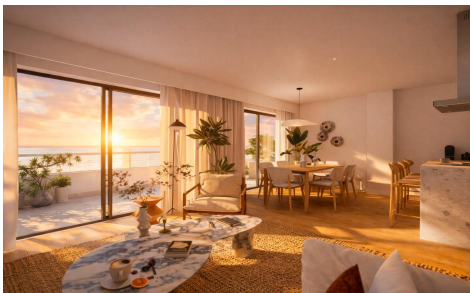

2295W

Apartment in La Linea De La Concepcion

€500,000

2

2

74m²

N/A

Luxury Beachfront Apartments and Townhouses in Torrenueva, La Línea de la Concepción, Cádiz; Exclusive First Line Beachfront Residences on the Costa del Sol; Discover a unique beachfront residential development in Torrenueva, one of the most unspoiled coastal locations in Southern Spain. Situated next to La Alcaidesa and only minutes from Sotogrande and Gibraltar, this excepti...(Ask for More Details!)