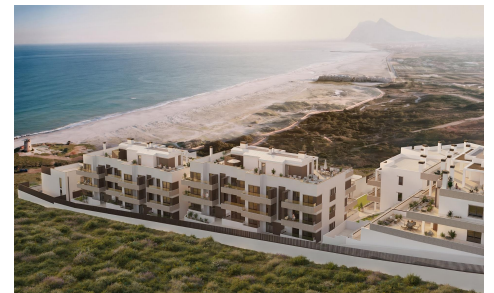

2295W

Apartment in La Linea De La Concepcion

€500,000

2

2

74m²

N/A

Luxury Beachfront Apartments and Townhouses in Torrenueva, La Línea de la Concepción, Cádiz; Exclusive First Line Beachfront Residences on the Costa del Sol; Discover a unique beachfront residential development in Torrenueva, one of the most unspoiled coastal locations in Southern Spain. Situated next to La Alcaidesa and only minutes from Sotogrande and Gibraltar, this excepti...(Ask for More Details!)