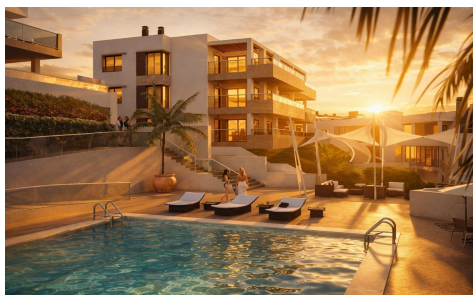

SRS1625M

Apartment in La Linea De La Concepcion **€440,000**

3

2

95m²

N/A

Luxury Beachfront Apartments and Townhouses in Torrenueva, La Línea de la Concepción, Cádiz; Exclusive First Line Beachfront Residences on the Costa del Sol; Discover a unique beachfront residential development in Torrenueva, one of the most unspoiled coastal locations in Southern Spain. Situated next to La Alcadesa and only minutes from Sotogrande and Gibraltar, this excepti...(Ask for More Details!)