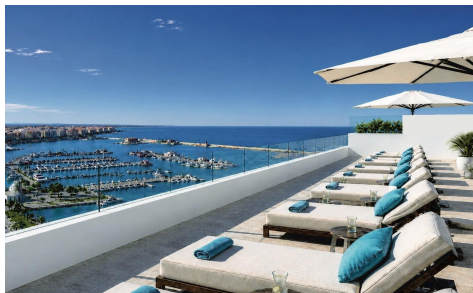

SRS9735D

Apartment in Torrevieja **€224,000**

1

1

49m²

N/A

Luxury New Build Apartments Near Torrevieja Marina and Playa del Cura; Exclusive Apartments in the Heart of Torrevieja; Discover this elegant new residential development of just 23 luxury apartments located in one of the most desirable areas of Torrevieja, only 100 meters from the marina promenade and 400 meters from Playa del Cura. Perfectly positioned in the vibrant cit...(Ask for More Details!)