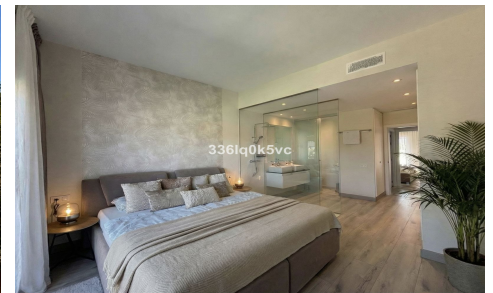

## Apartment in Benahavis

€699,000

2

2

110m<sup>2</sup>

55m<sup>2</sup>

ELEGANT PENTHOUSE APARTMENT WITH PANORAMIC LA CONCHA MOUNTAIN AND SEA VIEWSPARAISO PUEBLO PHASE II – BENAHAVÍSCONTEMPORARY MEDITERRANEAN LIVING IN AN EXCLUSIVE RESORT-STYLE COMMUNITYTOURIST LICENCE IN PLACEDiscover this elegant first-floor apartment with a private rooftop solarium in the exclusive Paraiso Pueblo residential community (Phase II, completed in 2023) in Benahavis, where cont...(Ask for More Details!)