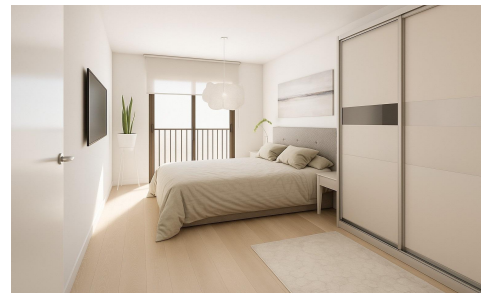

SRS1906M

**Apartment in Puerto De Mazarron** **€215,000**

2

2

73m<sup>2</sup>

N/A

N/A

New Build Apartments in Puerto de Mazarrón Just 200 Metres from the Beach&#13;&#13;Exclusive Residential Development in the Heart of Puerto de Mazarrón&#13;Discover this exclusive new build development ideally located in the centre of Puerto de Mazarrón, one of the most sought after coastal destinations on the Costa Cálida. Situated just 200 metres from the beach, marina and seafront pro...(Ask for More Details!)

**VIVIENDA A**

1	Salón-comedor-cocina	26,45 m <sup>2</sup>
2	Recibidor	2,50 m <sup>2</sup>
3	Distribuidor	4,10 m <sup>2</sup>
4	Dormitorio 1	11,85 m <sup>2</sup>
5	Dormitorio 2	9,85 m <sup>2</sup>
6	Baño 1	4,50 m <sup>2</sup>
7	Baño 2	4,25 m <sup>2</sup>