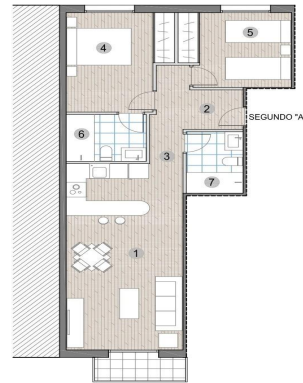

SRS1906M

**Apartment in Puerto De Mazarron** **€215,000**

2

2

73m<sup>2</sup>

N/A

N/A

New Build Apartments in Puerto de Mazarrón Just 200 Metres from the Beach&#13;&#13;Exclusive Residential Development in the Heart of Puerto de Mazarrón&#13;Discover this exclusive new build development ideally located in the centre of Puerto de Mazarrón, one of the most sought after coastal destinations on the Costa Cálida. Situated just 200 metres from the beach, marina and seafront pro...(Ask for More Details!)

**VIVIENDA A**

1	Salón-comedor-cocina	26,45 m <sup>2</sup>
2	Recibidor	2,50 m <sup>2</sup>
3	Distribuidor	4,10 m <sup>2</sup>
4	Dormitorio 1	11,85 m <sup>2</sup>
5	Dormitorio 2	9,85 m <sup>2</sup>
6	Baño 1	4,50 m <sup>2</sup>
7	Baño 2	4,25 m <sup>2</sup>

TOTAL SUP. UTIL	63,50 m <sup>2</sup>
TOTAL SUP. CONSTRUIDA (sin zonas comunes)	73,20 m <sup>2</sup>
TOTAL SUP. CONSTRUIDA (con zonas comunes)	83,36 m <sup>2</sup>