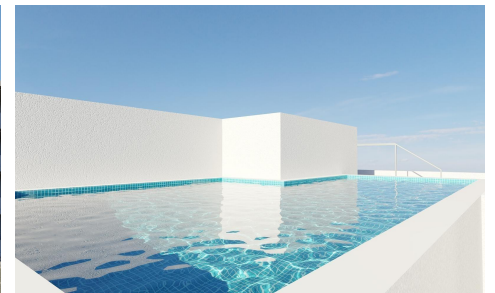

SRS2705C

Apartment in Torrevieja

€329,000

3

2

92m²

N/A

New Build Apartments in Torrevieja Just 400 m from Playa del Cura Prime Location in the Heart of Torrevieja Discover these brand new apartments and penthouses in one of the most sought after areas of Torrevieja, only 400 m from Playa del Cura and just 150 m from the seafront promenade. Located in the city centre, this vibrant neighborhood offers all essential services within...(Ask for More Details!)