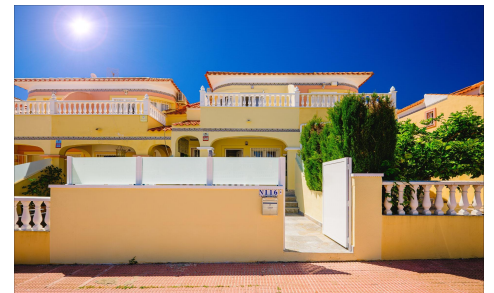

SMC4051T

Townhouse in Orihuela Costa

€239,900

3

2

84m²

20m²