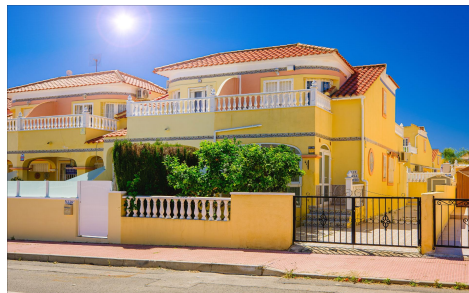

SMC4051T

Townhouse in Orihuela Costa

€239,900

3

2

84m²

20m²