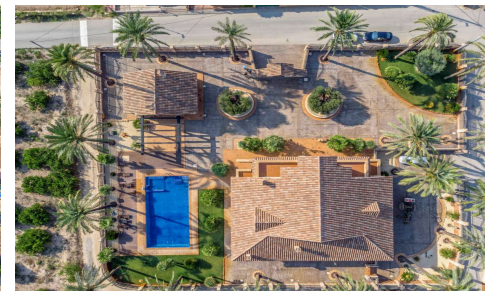

4

4

837m²

2,500m²

N/A

A stunning luxury home of grand proportions totalling 837m². This must-see masterpiece is set on a quite countryside of Orihuela, just 4km from Orihuela, 2,5km from Bigastro and within a walking distance from the closest village. This beautiful home is set over three floors. The south-facing front leads you to a reception hall following on to a dining and living room with an access to the...(Ask for More Details!)