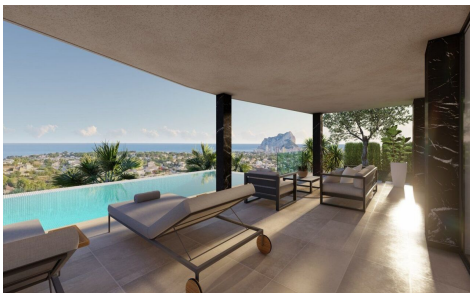

vista diurna