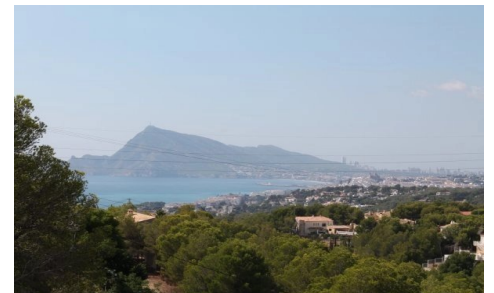

0

0

1,056m²

1,056m²

N/A

Plot for sale in Altea - La Galeria del las Palmeras Plot is located in the urbanization La Galera of Las Palmeras. The plot has an excellent orientation to the sun and beautiful panoramic views. Because of the difference in height from the plot that is located below, the excellent view will always be maintained. Adjacent plot (BS2106) is also available (together more than 2,124 m²) This plot... (Ask for More Details!)