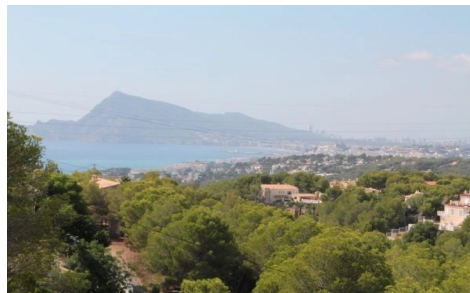

SBS1187D

Land in Altea **€235,000**

0

0

1,068m²

1,068m²

N/A

Plot for sale in Altea with sea views - La Galera de las Palmeras This plot is located in the urbanization of La Galera de las Palmeras. The plot has an excellent orientation to the sun and beautiful panoramic views. Because of the difference in height from the plot that is located below, the excellent view will always be maintained. The adjacent plot is also available (together more than 2,...(Ask for More Details!))